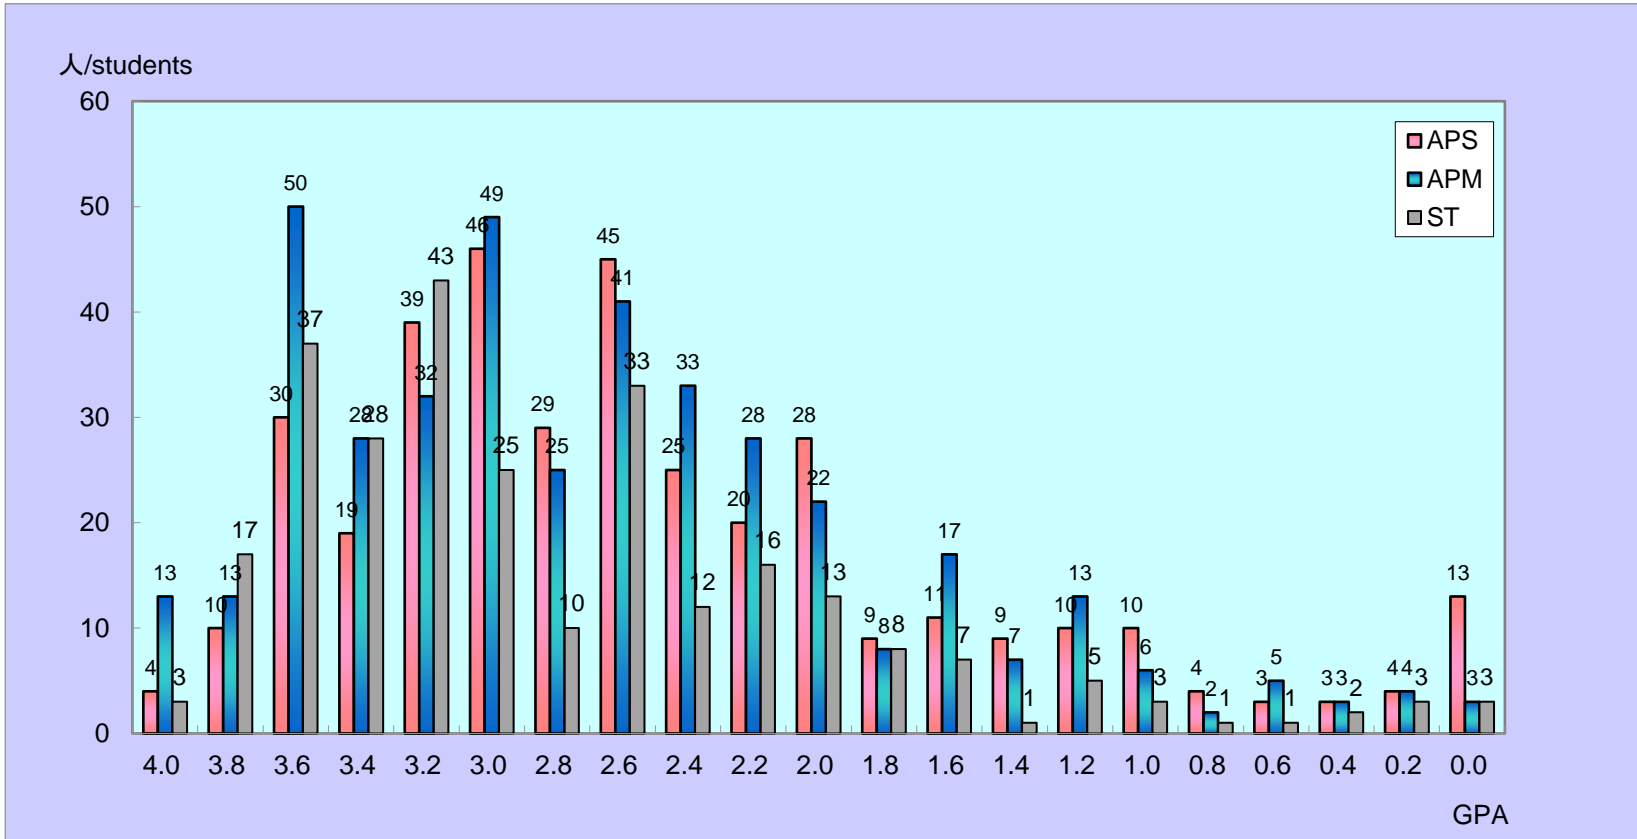

2024春 Semester	1 Semester Students	通算 GPA
2024SP Semester	1 Semester Students	Cumulative GPA

2024年10月1日付成績 GPA as of October 1

	APS	APM	ST	TOTAL
4.0	4	13	3	20
3.8 以上 above	10	13	17	40
3.6 以上 above	30	50	37	117
3.4 以上 above	19	28	28	75
3.2 以上 above	39	32	43	114
3.0 以上 above	46	49	25	120
2.8 以上 above	29	25	10	64
2.6 以上 above	45	41	33	119
2.4 以上 above	25	33	12	70
2.2 以上 above	20	28	16	64
2.0 以上 above	28	22	13	63
1.8 以上 above	9	8	8	25
1.6 以上 above	11	17	7	35
1.4 以上 above	9	7	1	17
1.2 以上 above	10	13	5	28
1.0 以上 above	10	6	3	19
0.8 以上 above	4	2	1	7
0.6 以上 above	3	5	1	9
0.4 以上 above	3	3	2	8
0.2 以上 above	4	4	3	11
0.0 以上 above	13	3	3	19
合計	371	402	271	1044

当該 Semester GPA の算出方法は、

平均 GPA / Average GPA	
APS	2.57
APM	2.74
ST	2.90

$$\left(\begin{array}{l} (A+\text{の単位数} \times 4) \\ + (A\text{の単位数} \times 3) \\ + (B\text{の単位数} \times 2) \\ + (C\text{の単位数} \times 1) \end{array} \right) \div \text{総登録単位数 (P・T評価は除く)}$$

たとえば、GPAが3.00であった場合、総登録単位の平均がAであったことを意味します。同様に、GPAが2.00であった場合、総登録単位の平均がBであったことを意味します。

Calculation method for GPA in each semester

$$\left(\begin{array}{l} (\text{No. of credits } A+ \\ \times 4) \\ + (\text{No. of credits } A \\ \times 3) \end{array} \right) \div \text{Total registered credits in each semester}$$

For example, the average of the credits will be A if the GPA is 3.00. Similarly, the average of the total credits will be B if the GPA is 2.00.