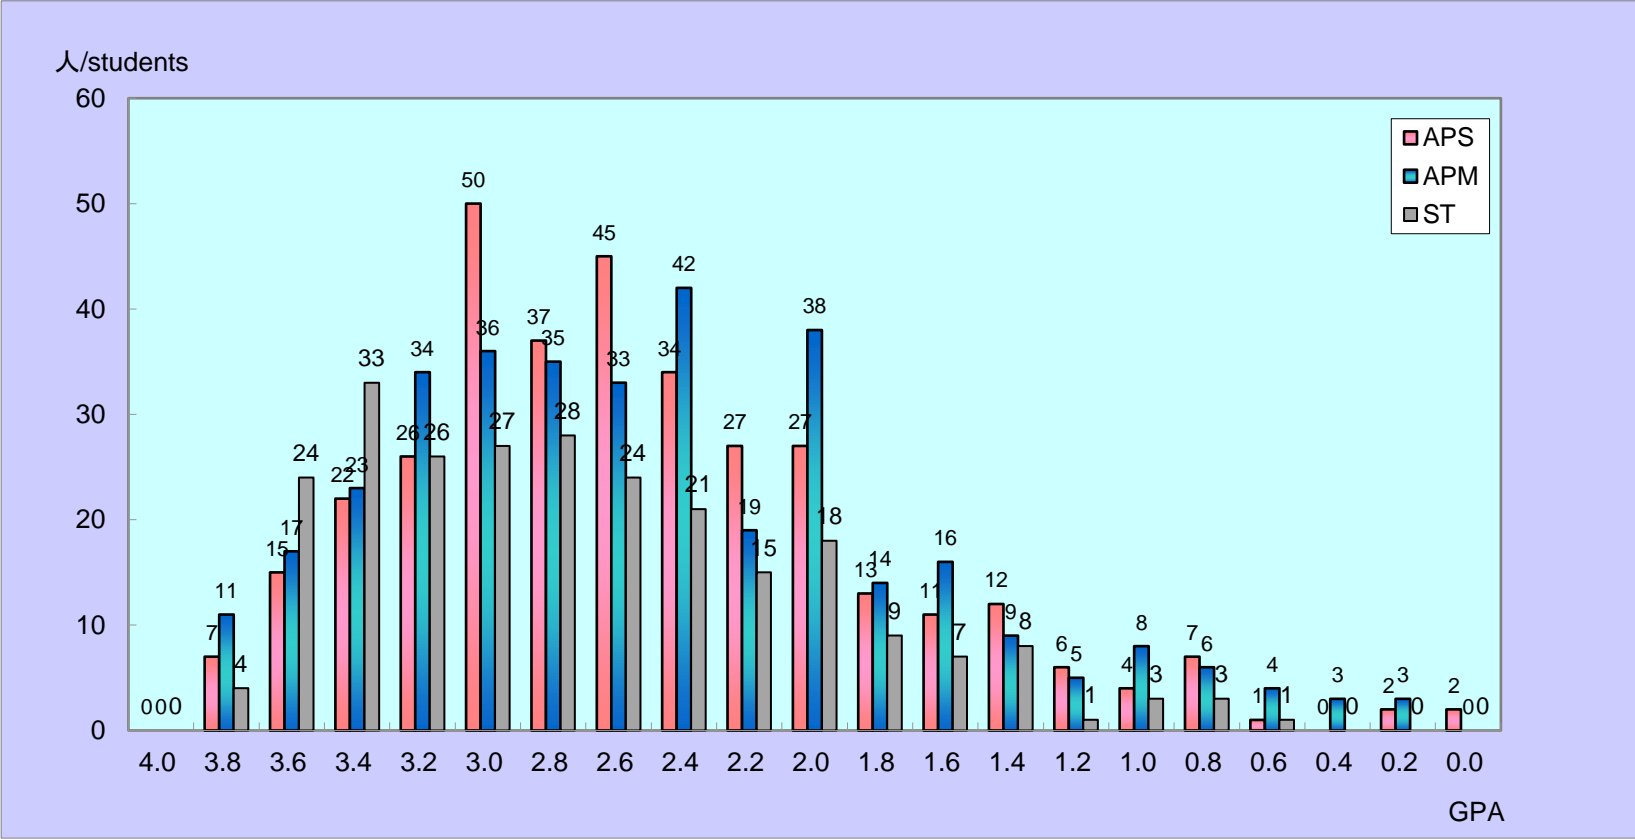

2024春 Semester 2024SP Semester	3 Semester Students	通算 GPA Cumulative GPA

2024年10月1日付成績 GPA as of October 1

	APS	APM	ST	TOTAL
4.0	0	0	0	0
3.8 以上 above	7	11	4	22
3.6 以上 above	15	17	24	56
3.4 以上 above	22	23	33	78
3.2 以上 above	26	34	26	86
3.0 以上 above	50	36	27	113
2.8 以上 above	37	35	28	100
2.6 以上 above	45	33	24	102
2.4 以上 above	34	42	21	97
2.2 以上 above	27	19	15	61
2.0 以上 above	27	38	18	83
1.8 以上 above	13	14	9	36
1.6 以上 above	11	16	7	34
1.4 以上 above	12	9	8	29
1.2 以上 above	6	5	1	12
1.0 以上 above	4	8	3	15
0.8 以上 above	7	6	3	16
0.6 以上 above	1	4	1	6
0.4 以上 above	0	3	0	3
0.2 以上 above	2	3	0	5
0.0 以上 above	2	0	0	2
合計	348	356	252	956

当該 Semester GPA の算出方法は、

平均 GPA / Average GPA	
APS	2.62
APM	2.58
ST	2.81

$$\left[\begin{array}{l} (A+\text{の単位数} \times 4) \\ + (A\text{の単位数} \times 3) \\ + (B\text{の単位数} \times 2) \\ + (C\text{の単位数} \times 1) \end{array} \right] \div \text{総登録単位数 (P・T評価は除く)}$$

たとえば、GPAが3.00であった場合、総登録単位の平均がAであったことを意味します。同様に、GPAが2.00であった場合、総登録単位の平均がBであったことを意味します。

Calculation method for GPA in each semester

$$\left[\begin{array}{l} (\text{No. of credits } A+ \\ \times 4) \\ + (\text{No. of credits } A \\ \times 3) \end{array} \right] \div \text{Total registered credits in each semester}$$

For example, the average of the credits will be A if the GPA is 3.00. Similarly, the average of the total credits will be B if the GPA is 2.00.