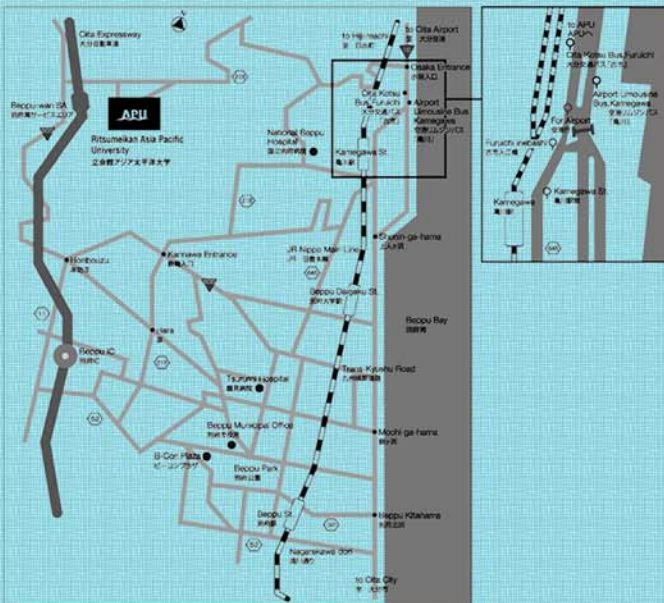

Asia Pacific Conference 2012

DATE: December 7-9, 2012

*December 7-8 for Graduate Student Workshops

*December 8-9 for Regular Paralell Sessions

Every year, the Ritsumeikan Center for Asia Pacific Studies (RCAPS) holds an international Asia Pacific Conference (AP Conference) aiming at becoming a Center of Excellence. This year's AP Conference will consist of two parts. One part will be a "Graduate Student Workshop." The other part will consist of regular panel sessions. The two parts will simultaneously take place on the APU Campus with overlapping schedules. We expect a high level of participation. For more details, please see the RCAPS HomePage.

[2] **Regular Panel Sessions** during the conference will accommodate papers from a wide range of fields including, but not limited to, Anthropology, Sociology, Cultural Studies, International Relations, Business and Economics, and other research areas with a relationship to the Asia Pacific region.